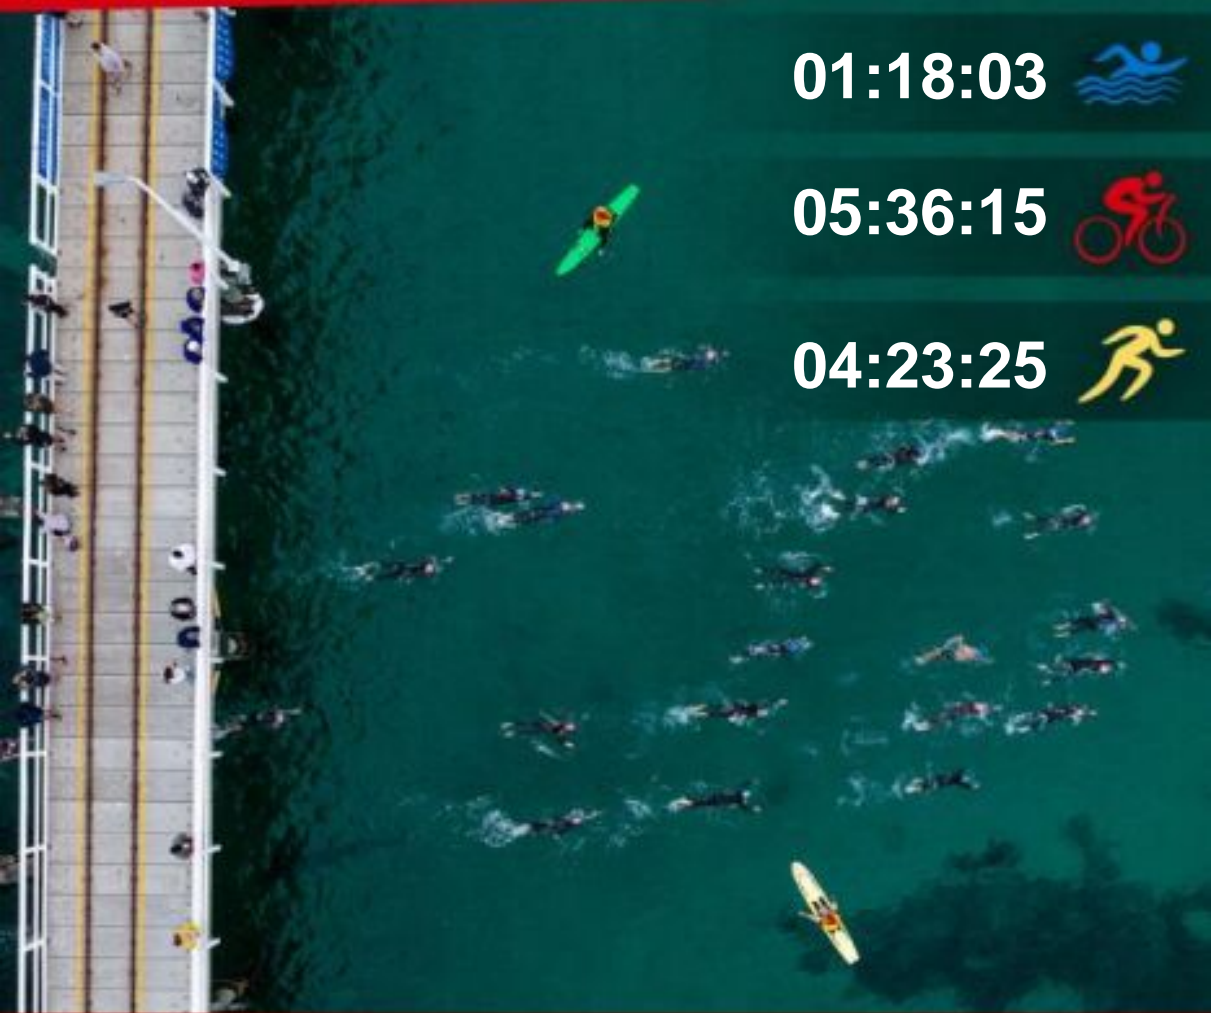

**Aj PARTRIDGE**  
**11:30:04**

**01:18:03**

**05:36:15**

**04:23:25**

Presented by