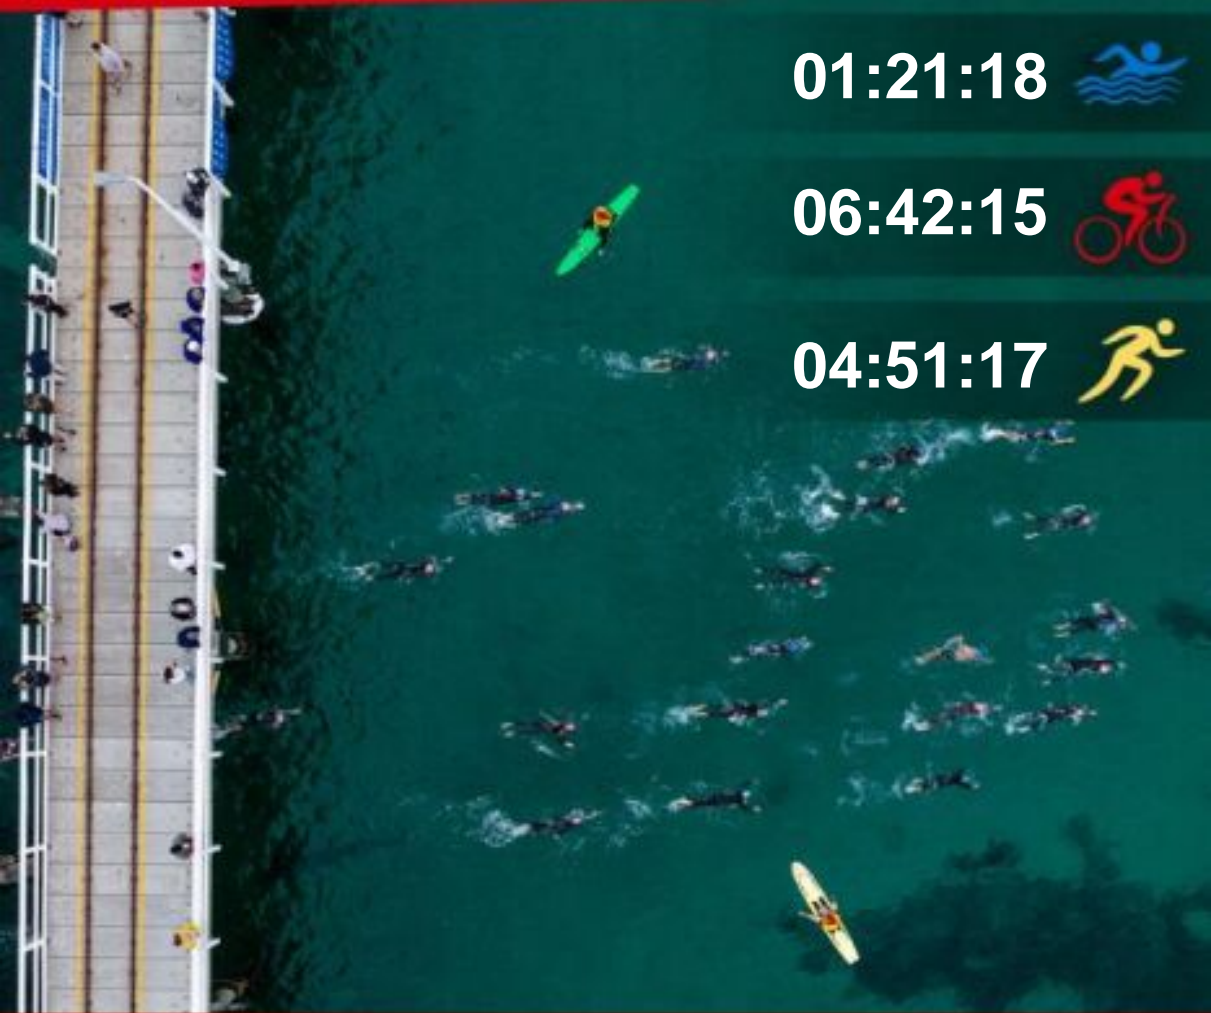

**Michal NEMECEK**  
**13:12:43**

01:21:18

06:42:15

04:51:17

Presented by