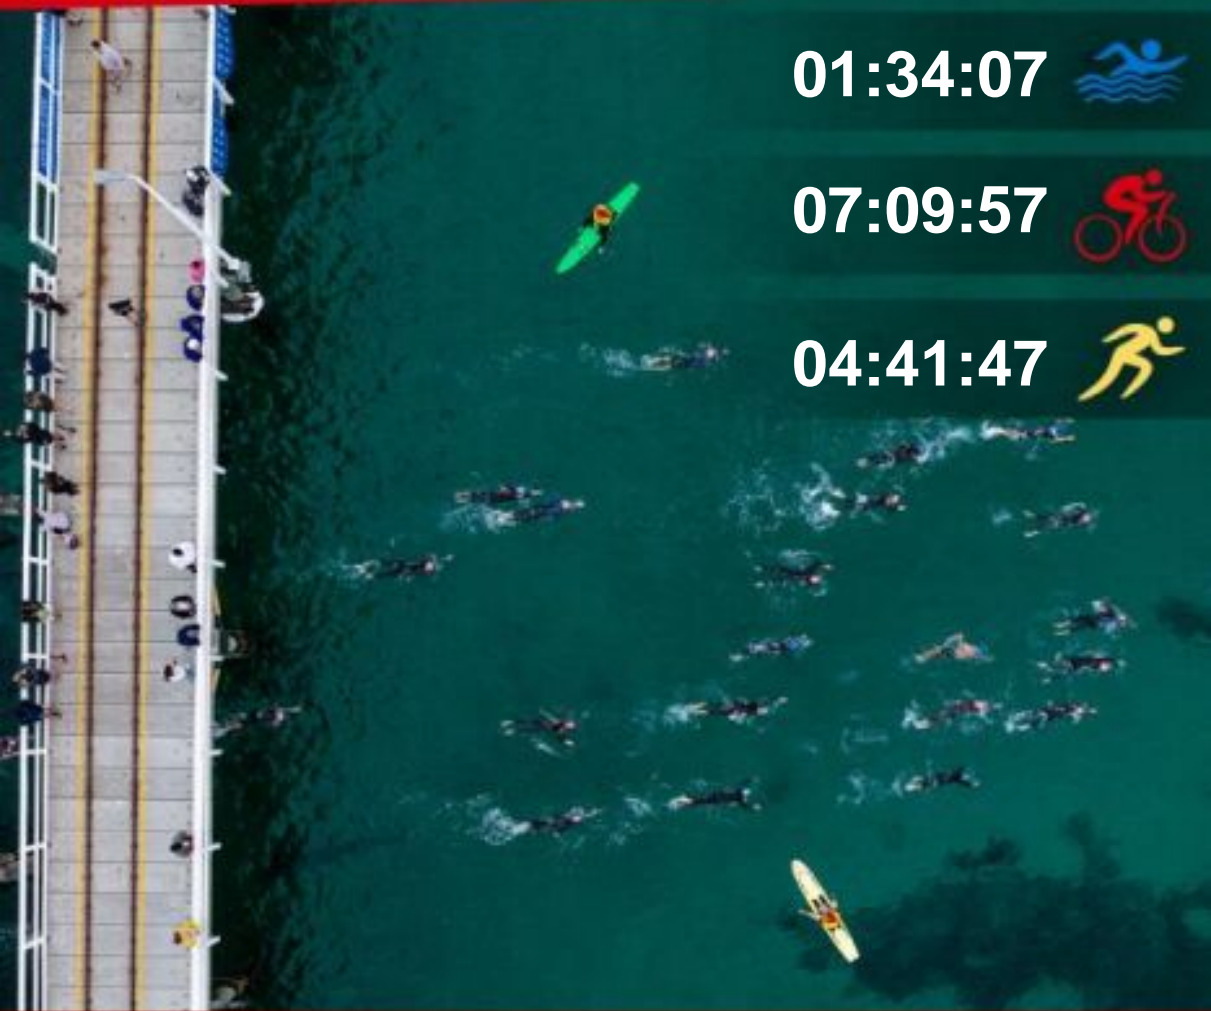

Prajakta ASWAR
13:45:51

01:34:07 

07:09:57 

04:41:47 

Presented by