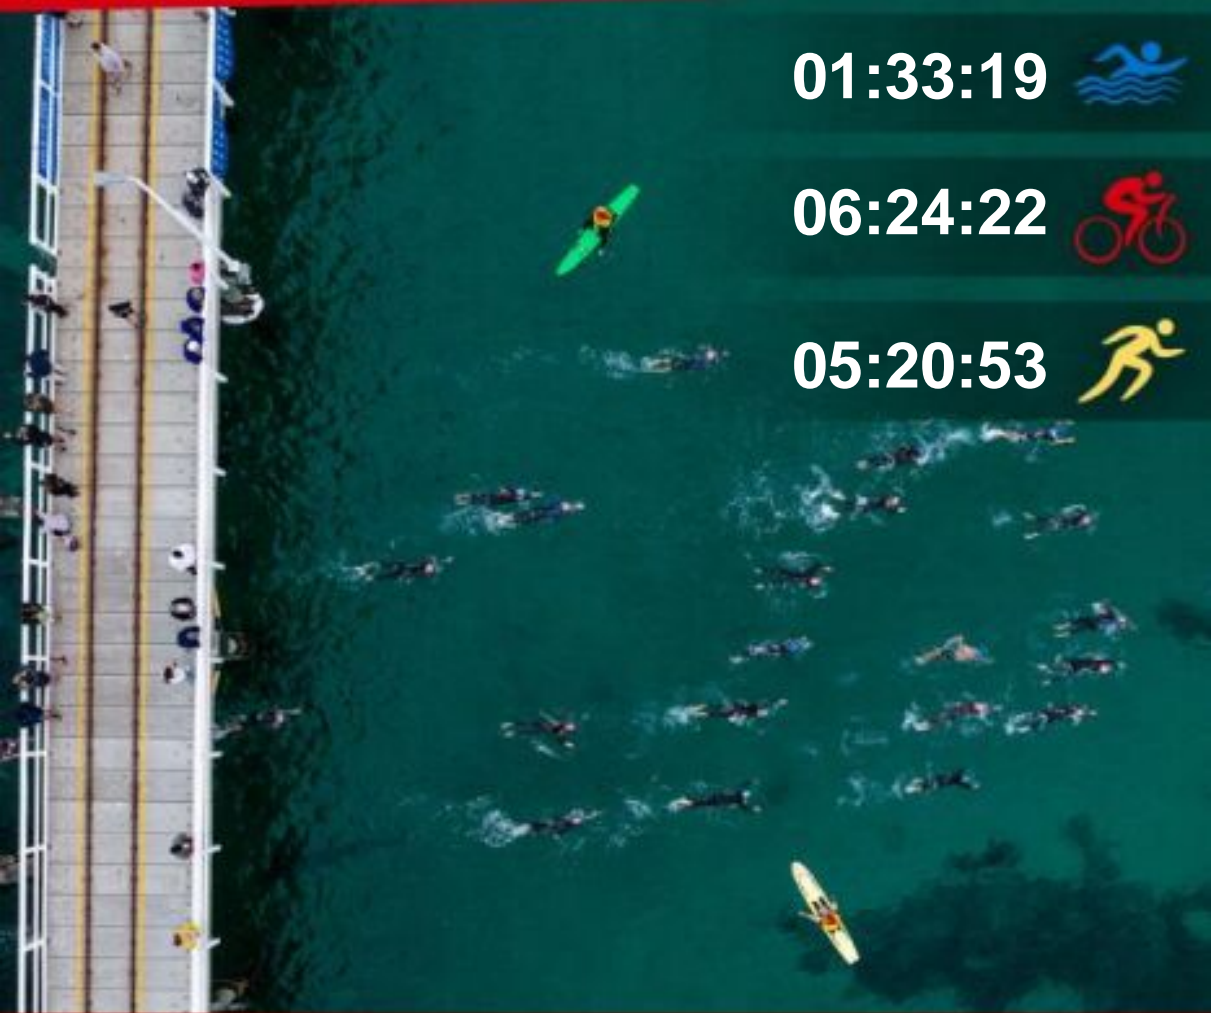

 **GWM** ●  
**IRONMAN**<sup>®</sup>  
**WESTERN AUSTRALIA**  
**BUSSELTON** 

**Yen LEE**  
**13:34:28**

**01:33:19**

**06:24:22**

**05:20:53**

Presented by

 **GWM**