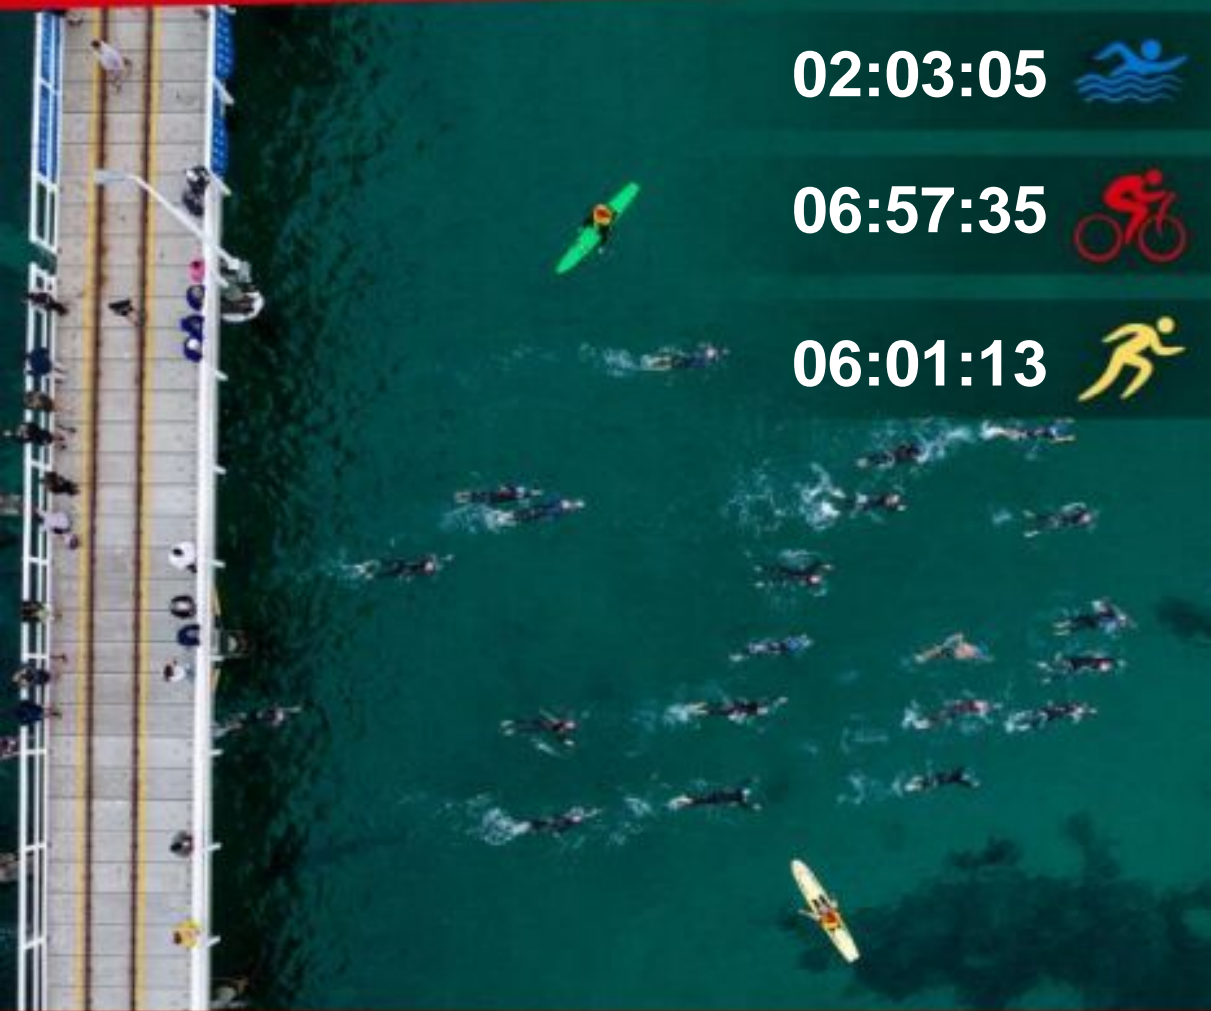

Tan LAI TEE
15:16:45

02:03:05

06:57:35

06:01:13

Presented by