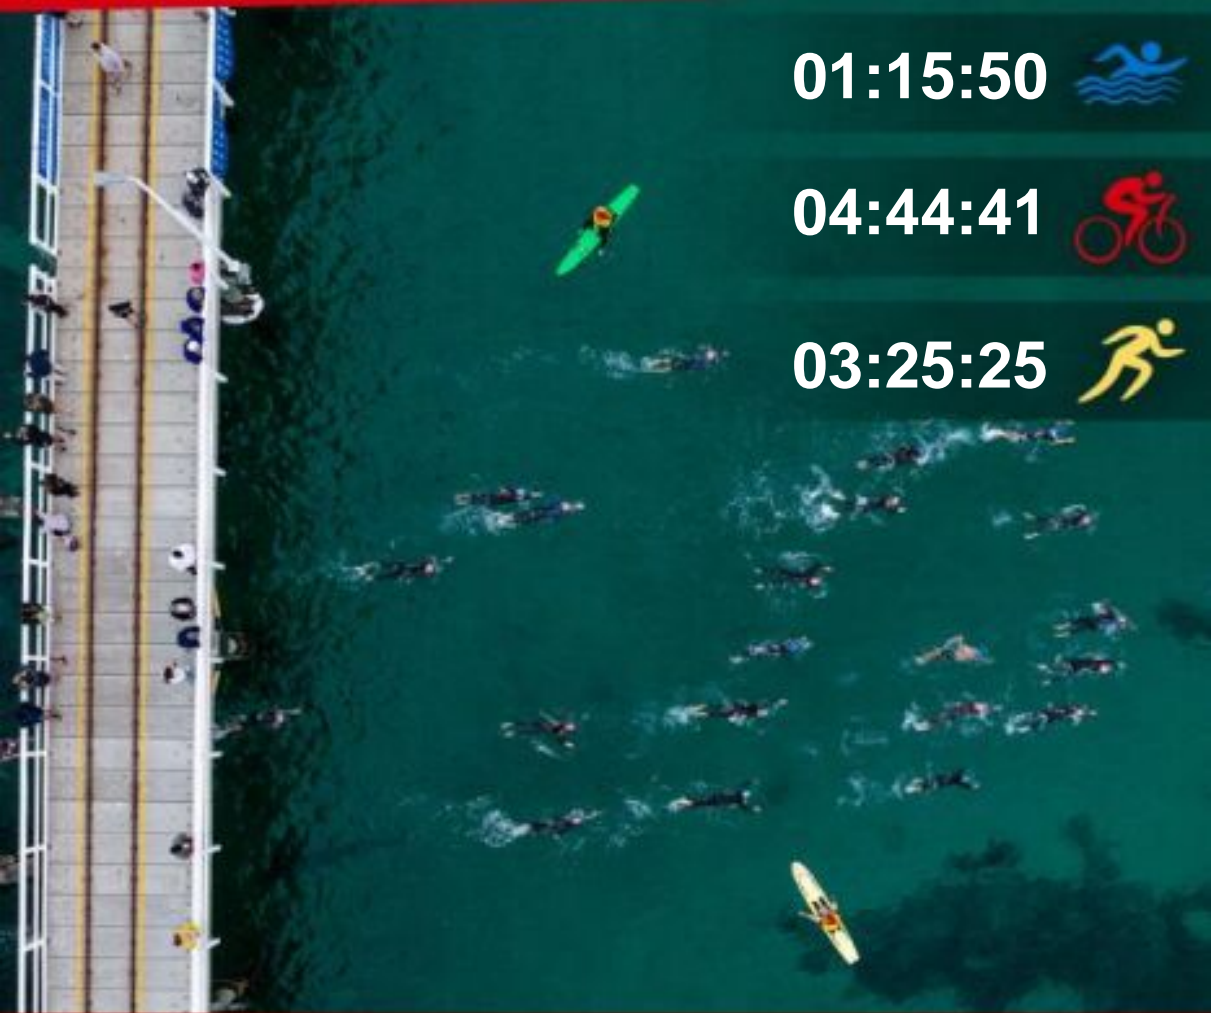

**Luke KOHLER**  
**09:33:51**

**01:15:50**

**04:44:41**

**03:25:25**

Presented by