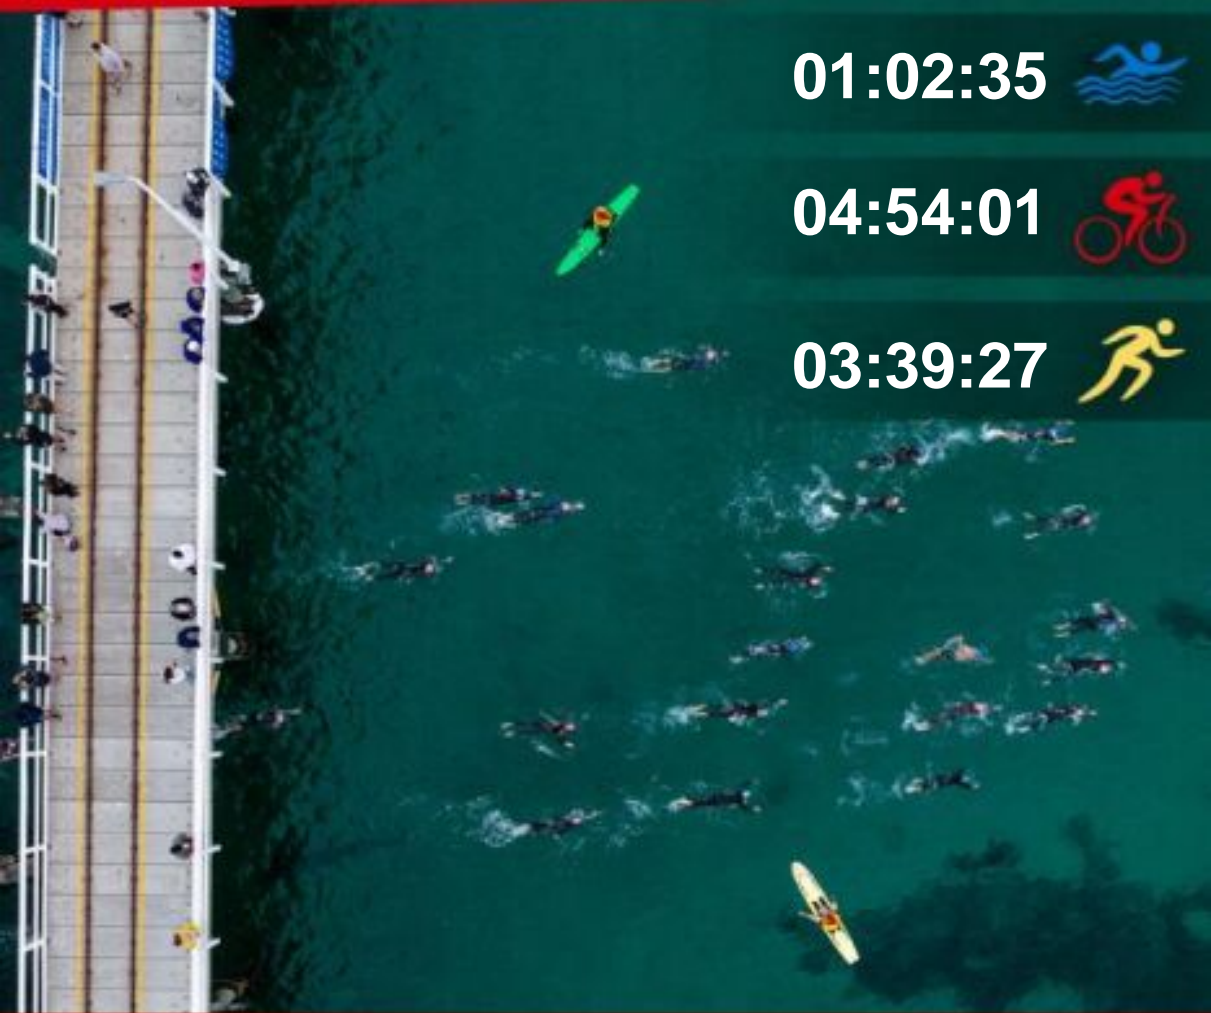

 **GWM** ●
IRONMAN[®]
WESTERN AUSTRALIA
BUSSELTON 

Kyle MOONEY
09:43:03

01:02:35

04:54:01

03:39:27

Presented by

 **GWM**