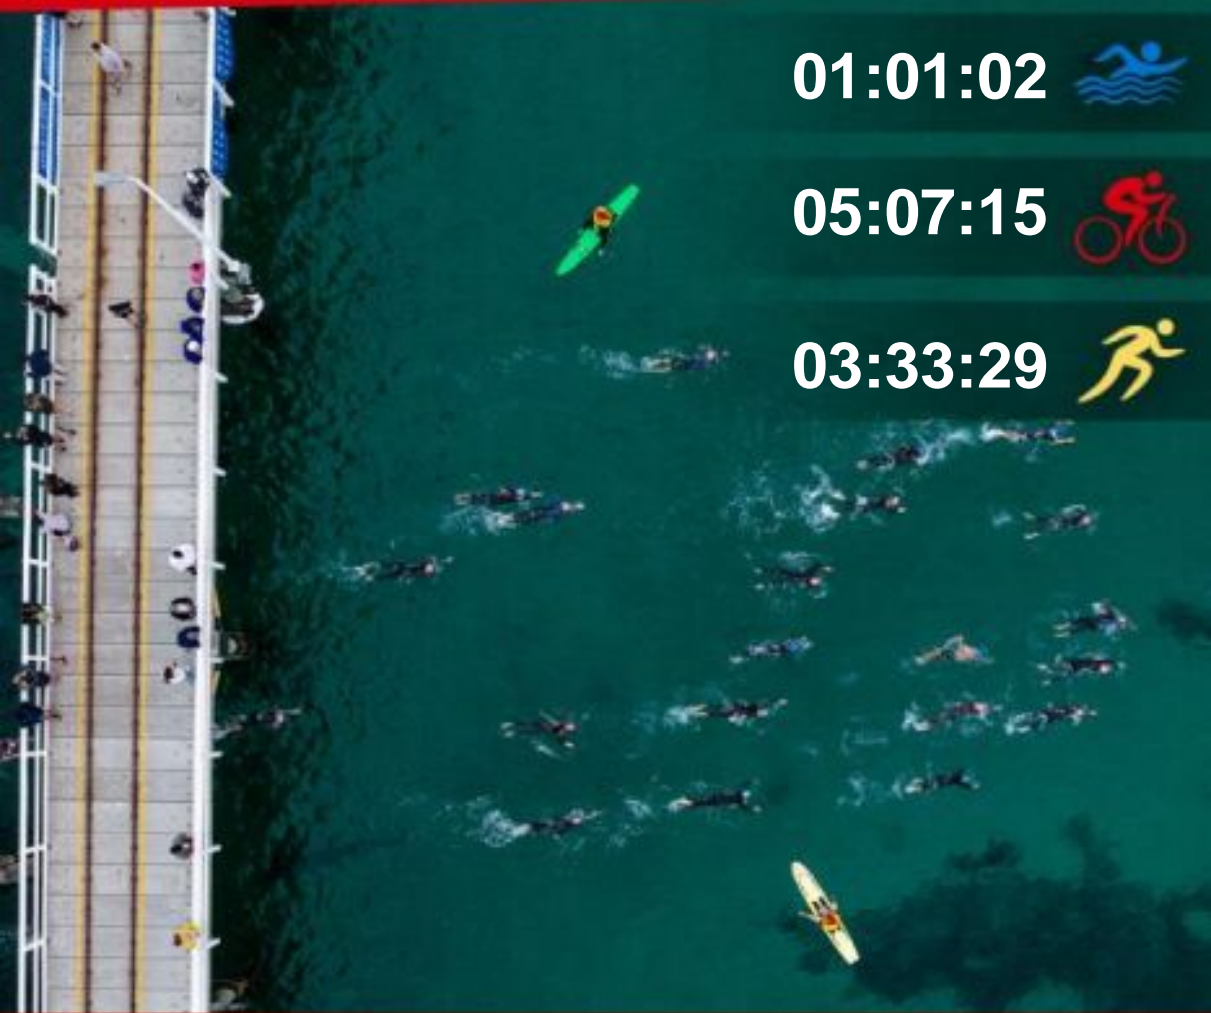

 **GWM** ●  
**IRONMAN**<sup>®</sup>  
**WESTERN AUSTRALIA**  
**BUSSELTON** 

**Matthew LOW**  
**09:49:22**

**01:01:02**

**05:07:15**

**03:33:29**

Presented by

 **GWM**