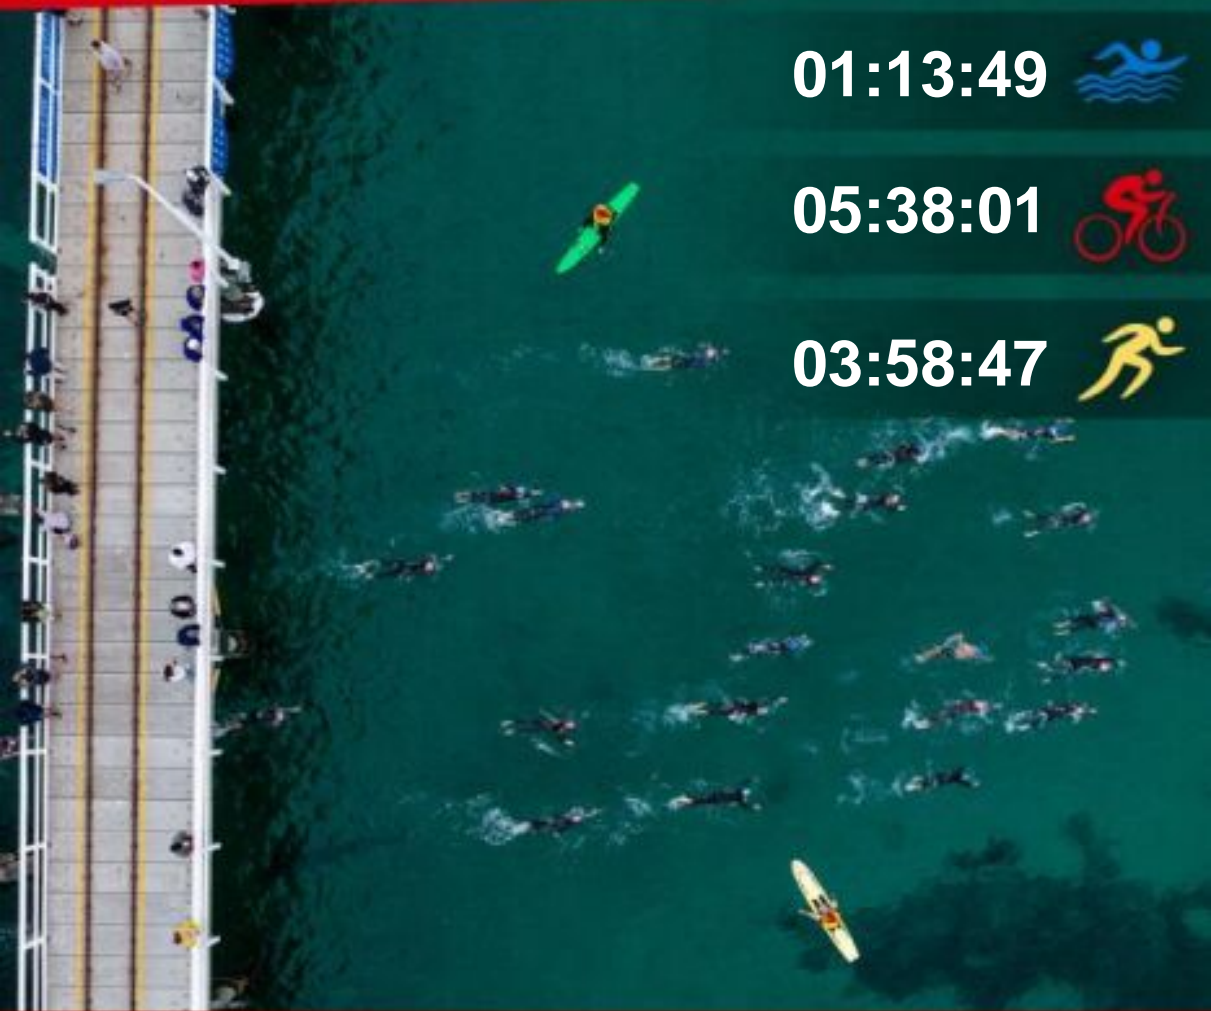

Eli SOLOWIEJCZYK
11:05:14

01:13:49

05:38:01

03:58:47

Presented by