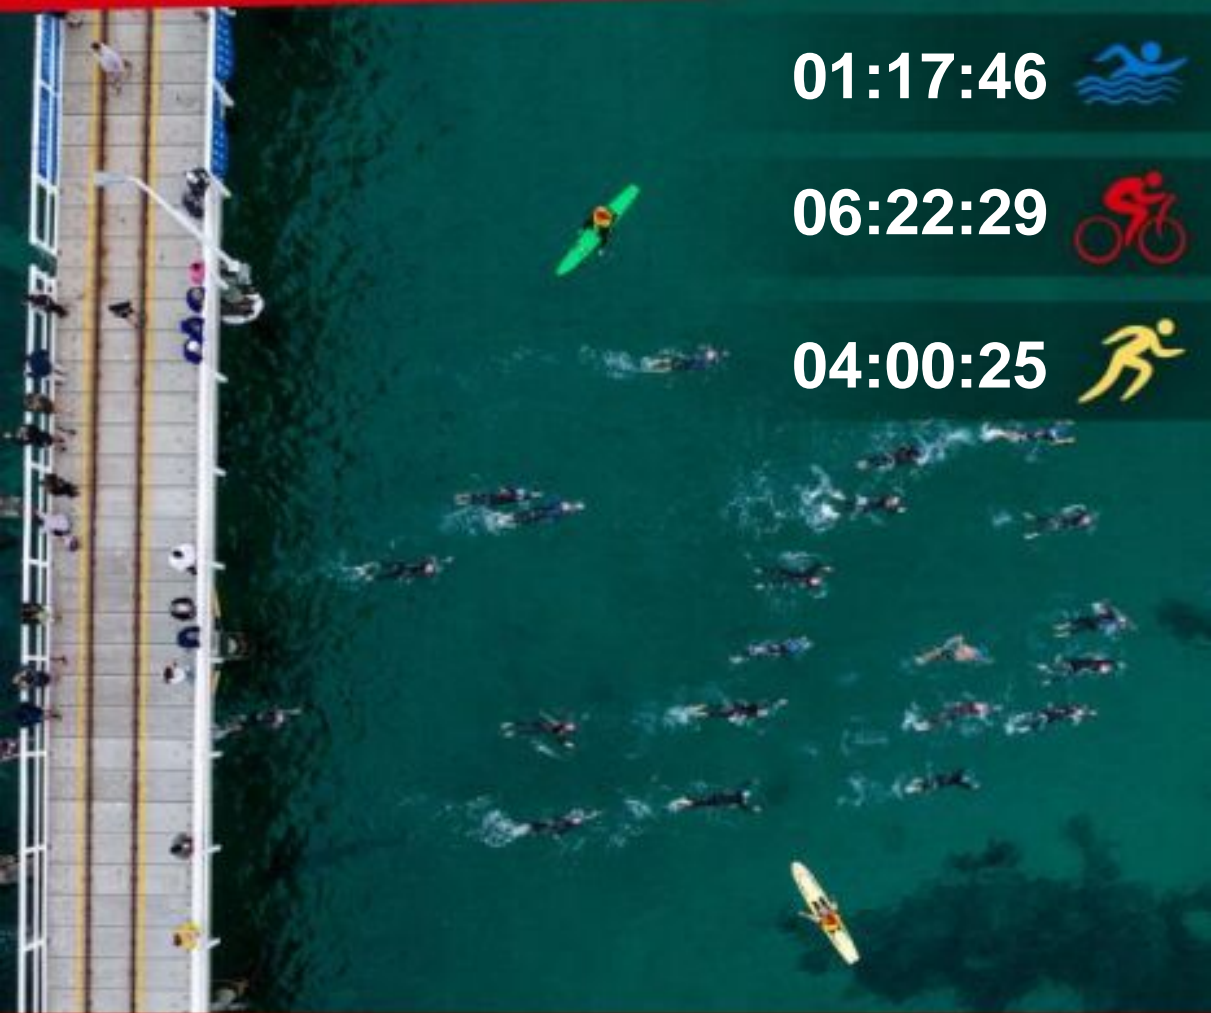

Hannah LYONS
11:57:21

01:17:46

06:22:29

04:00:25

Presented by