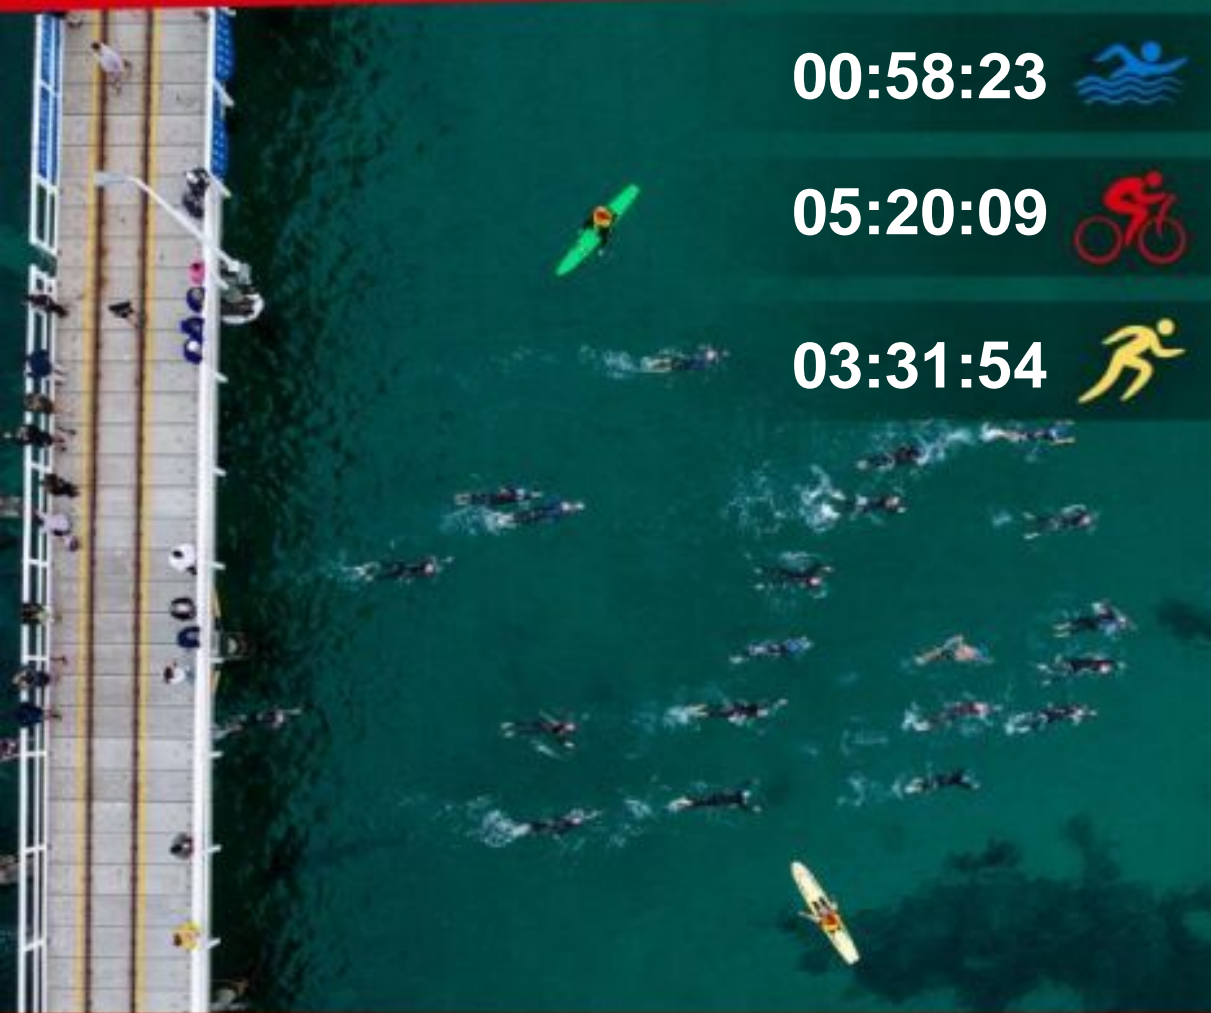

Gavan CRUISE
10:01:13

00:58:23

05:20:09

03:31:54

Presented by