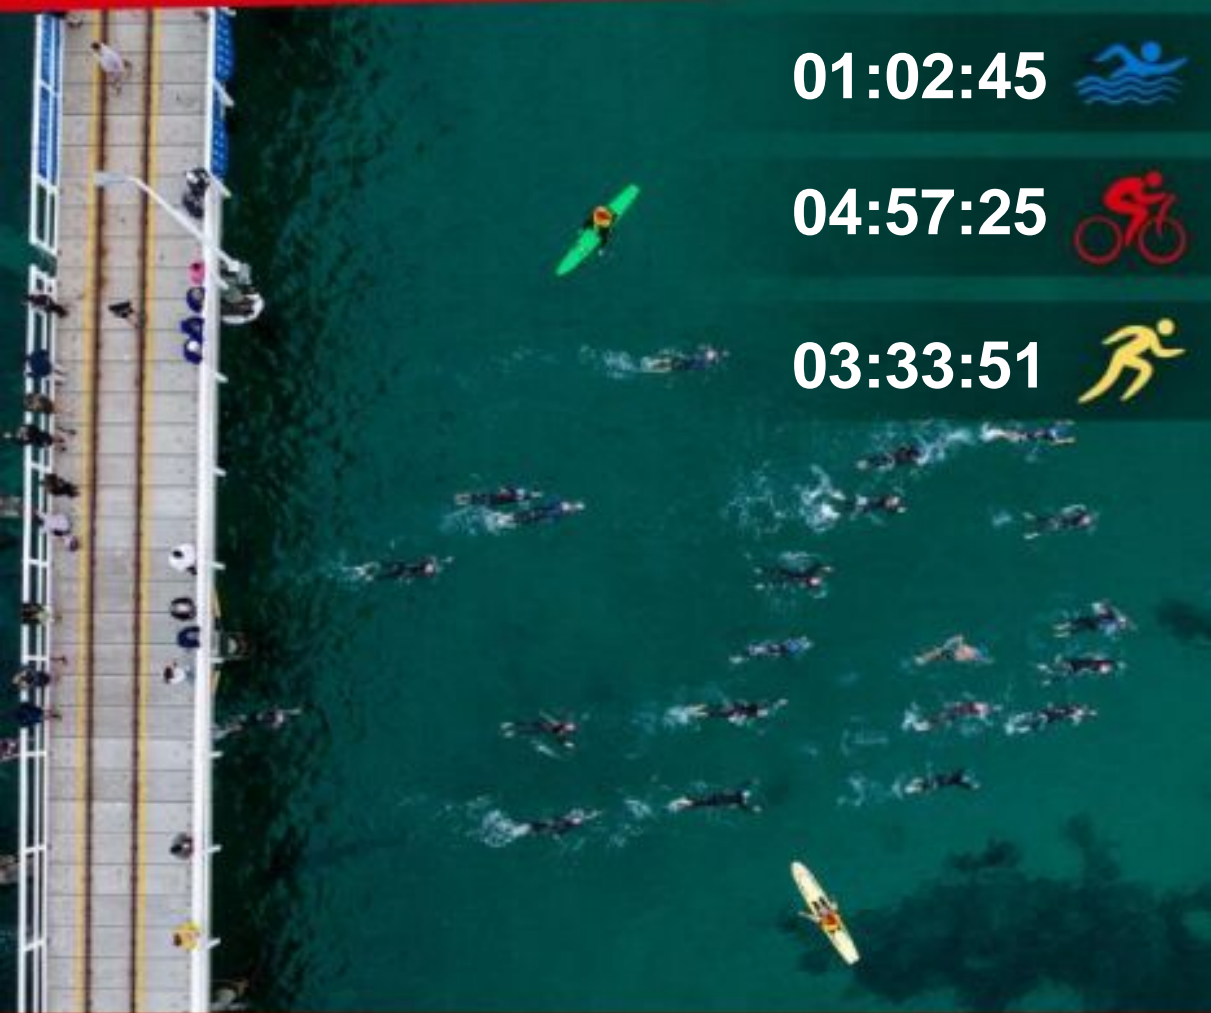

 **GWM** ●
IRONMAN[®]
WESTERN AUSTRALIA
BUSSELTON 

Jon COVER
09:45:10

01:02:45

04:57:25

03:33:51

Presented by

 **GWM**