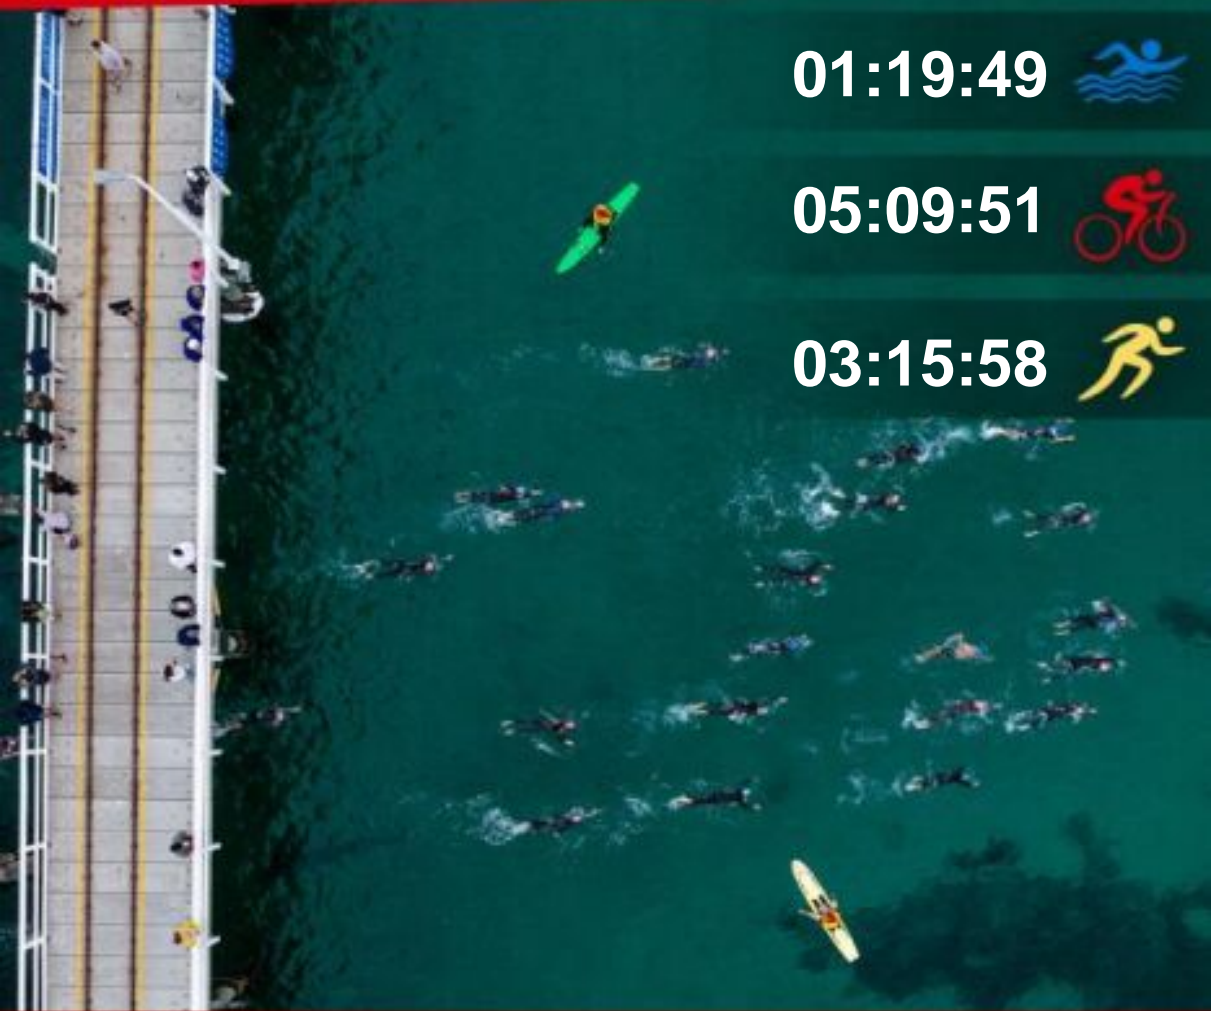

Brett GOLDFINCH
09:55:43

01:19:49

05:09:51

03:15:58

Presented by