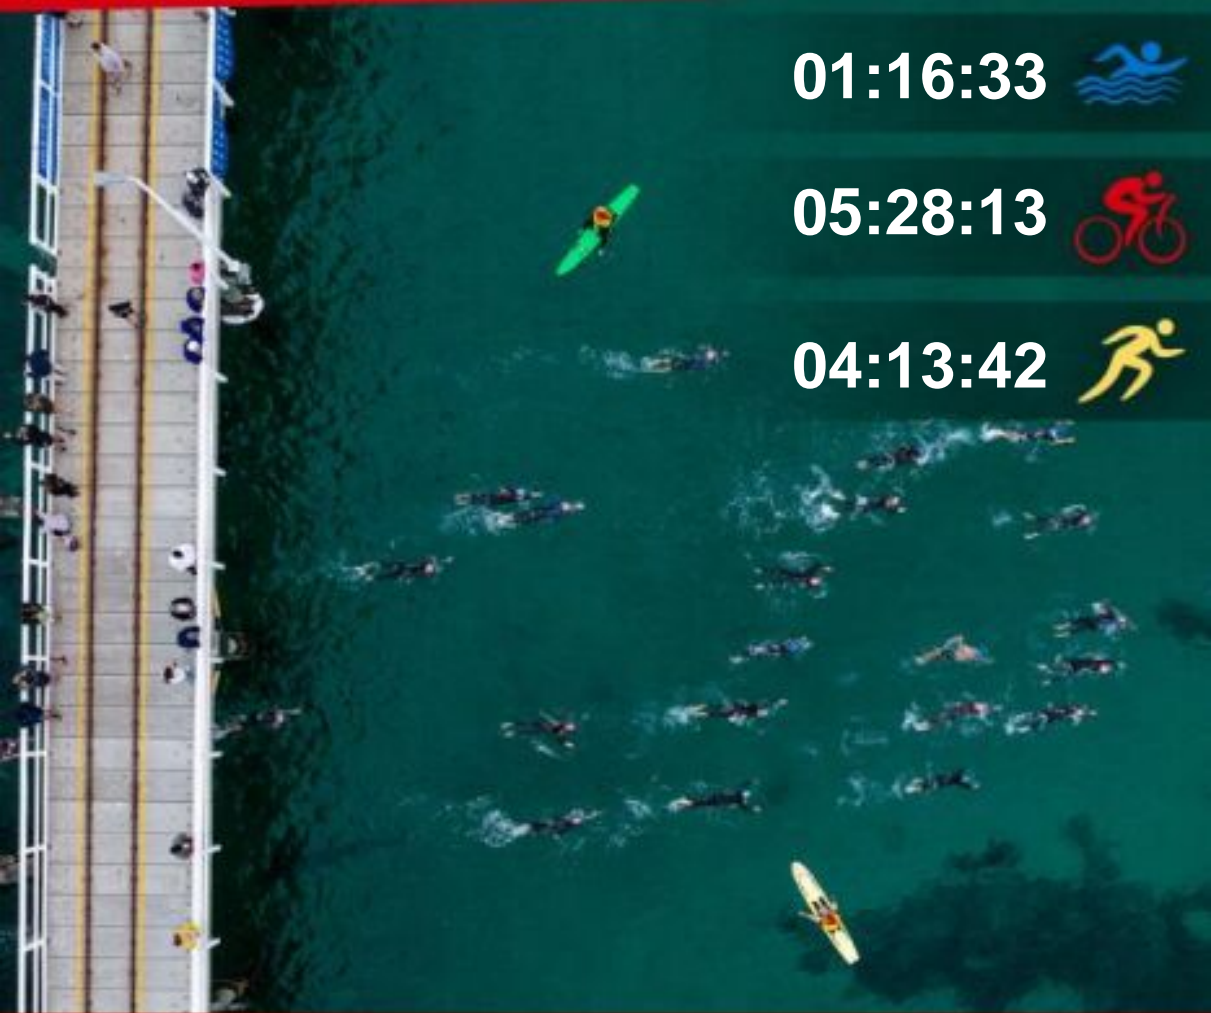

**Jonathan MITCHELL**  
**11:07:35**

**01:16:33**

**05:28:13**

**04:13:42**

Presented by