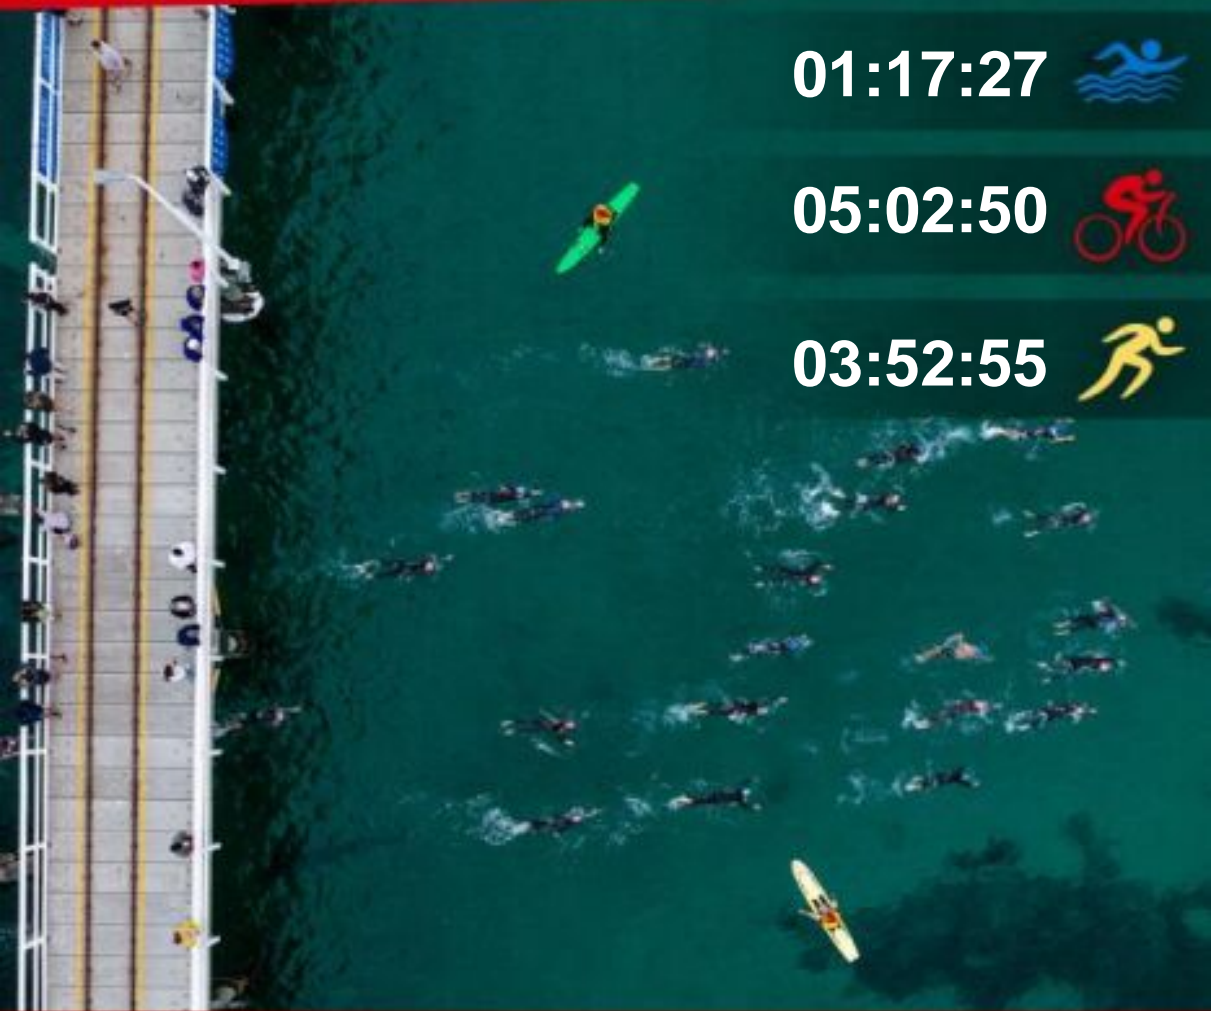

 **GWM** ●
IRONMAN[®]
WESTERN AUSTRALIA
BUSSELTON 

Jesse SULLIVAN
10:24:05

01:17:27

05:02:50

03:52:55

Presented by