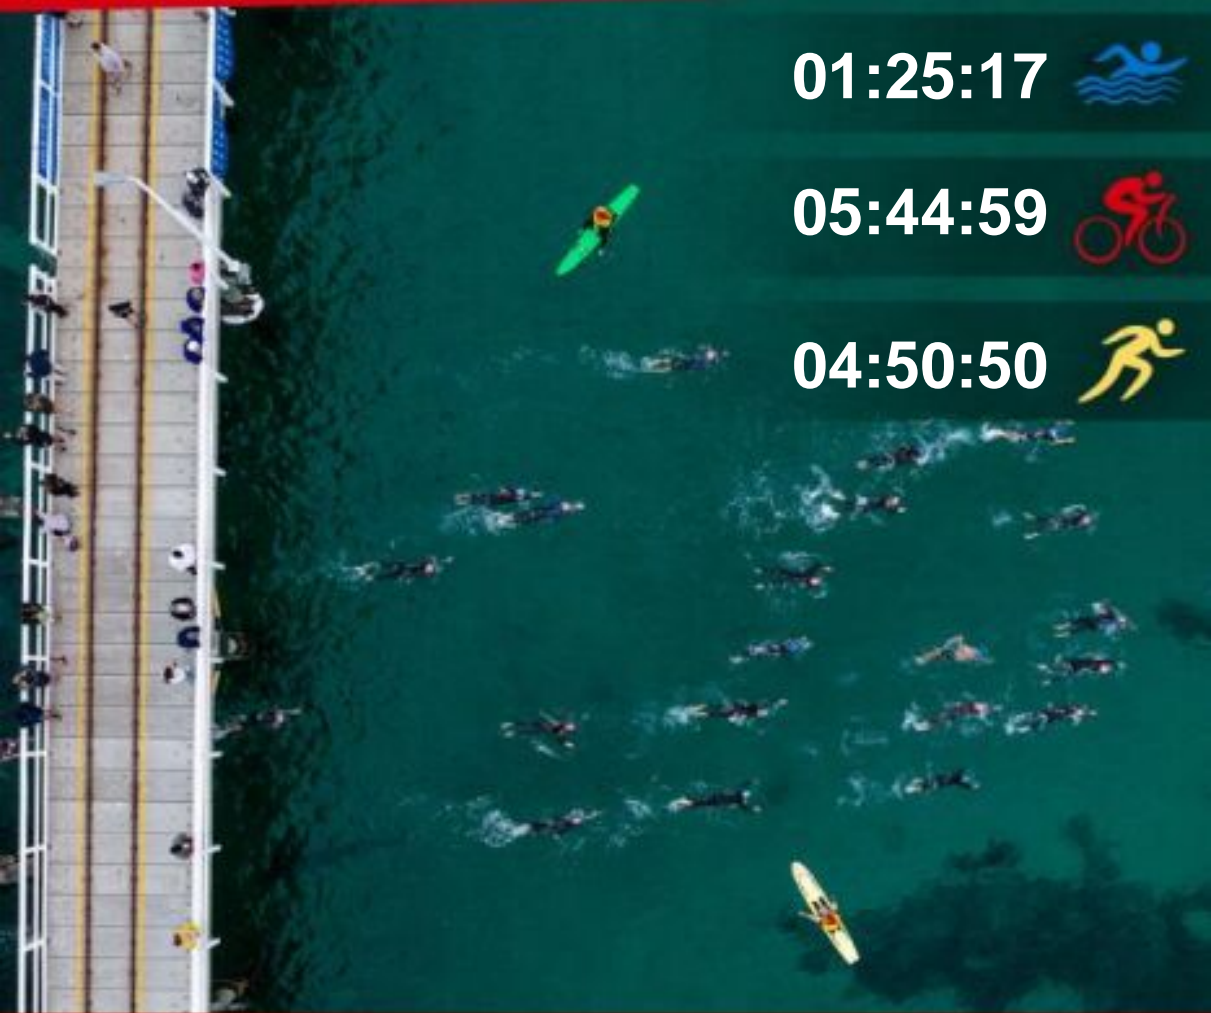

**Shane DRUMM**  
**12:20:24**

**01:25:17** 

**05:44:59** 

**04:50:50** 

Presented by