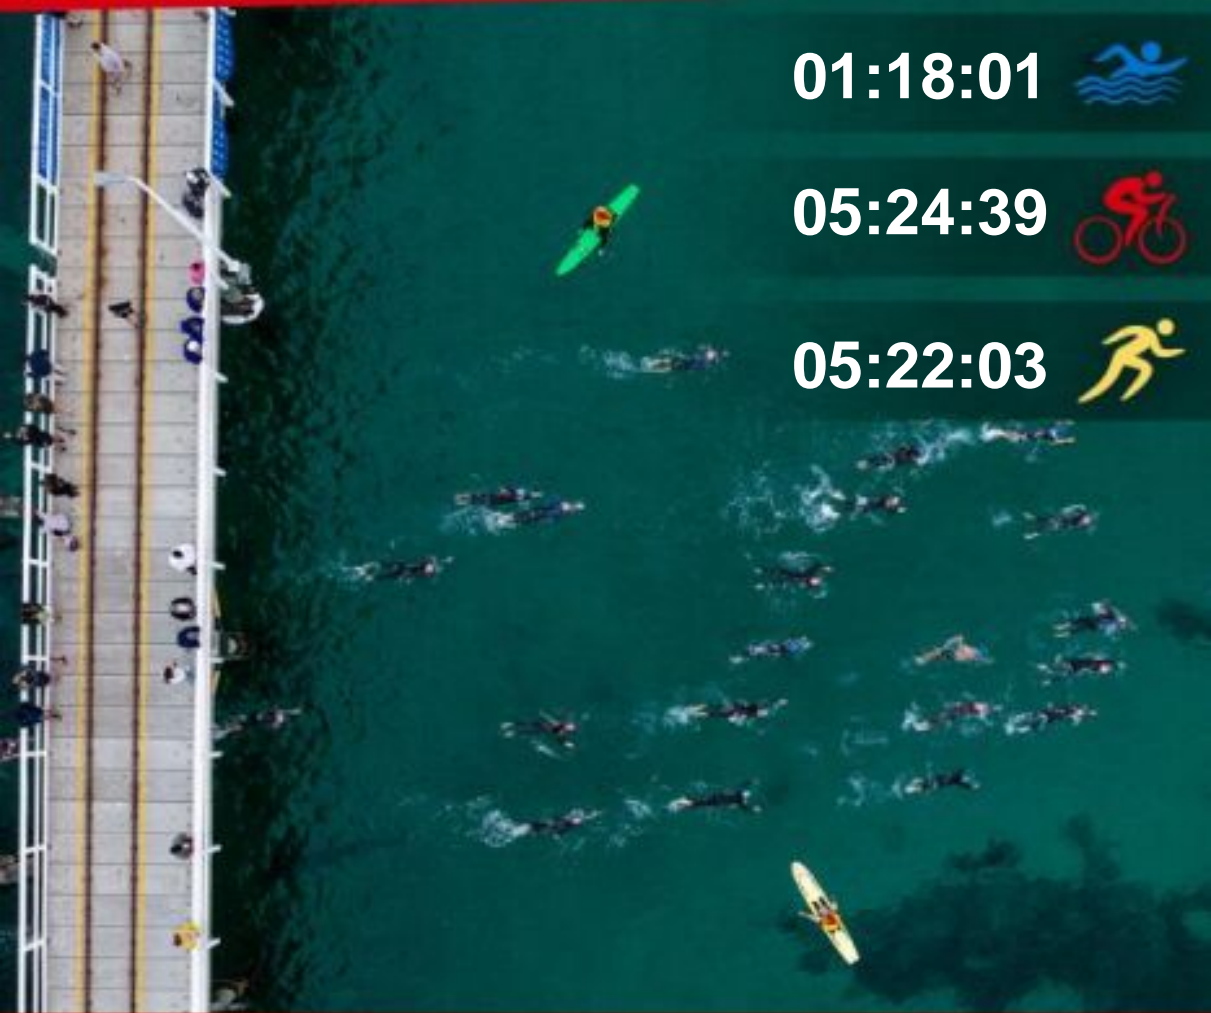

**Sarah DIOS-BRUN**  
**12:23:25**

**01:18:01**

**05:24:39**

**05:22:03**

Presented by