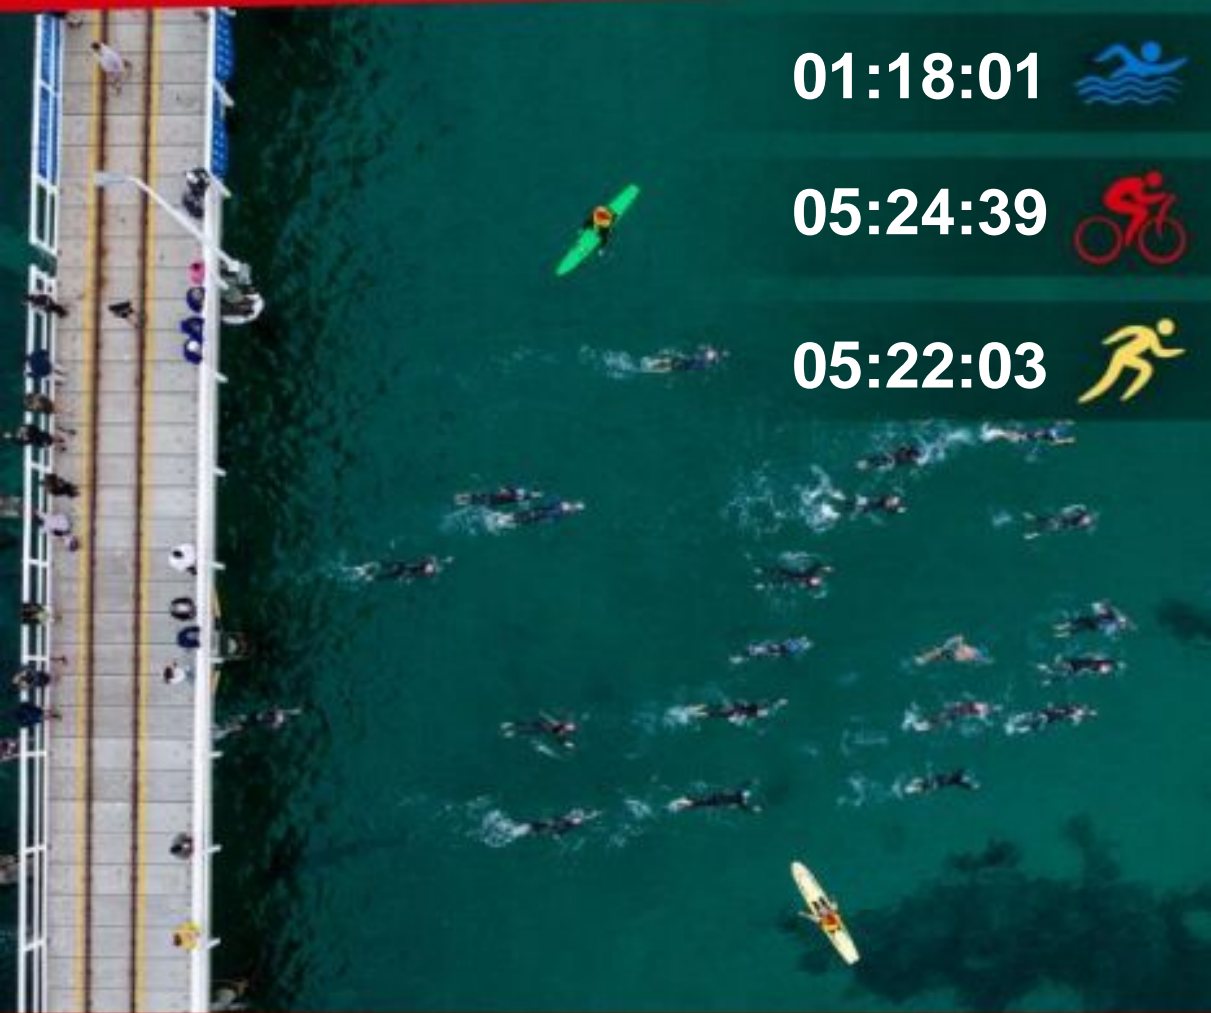

Sarah DIOS-BRUN
12:23:25

01:18:01

05:24:39

05:22:03

Presented by