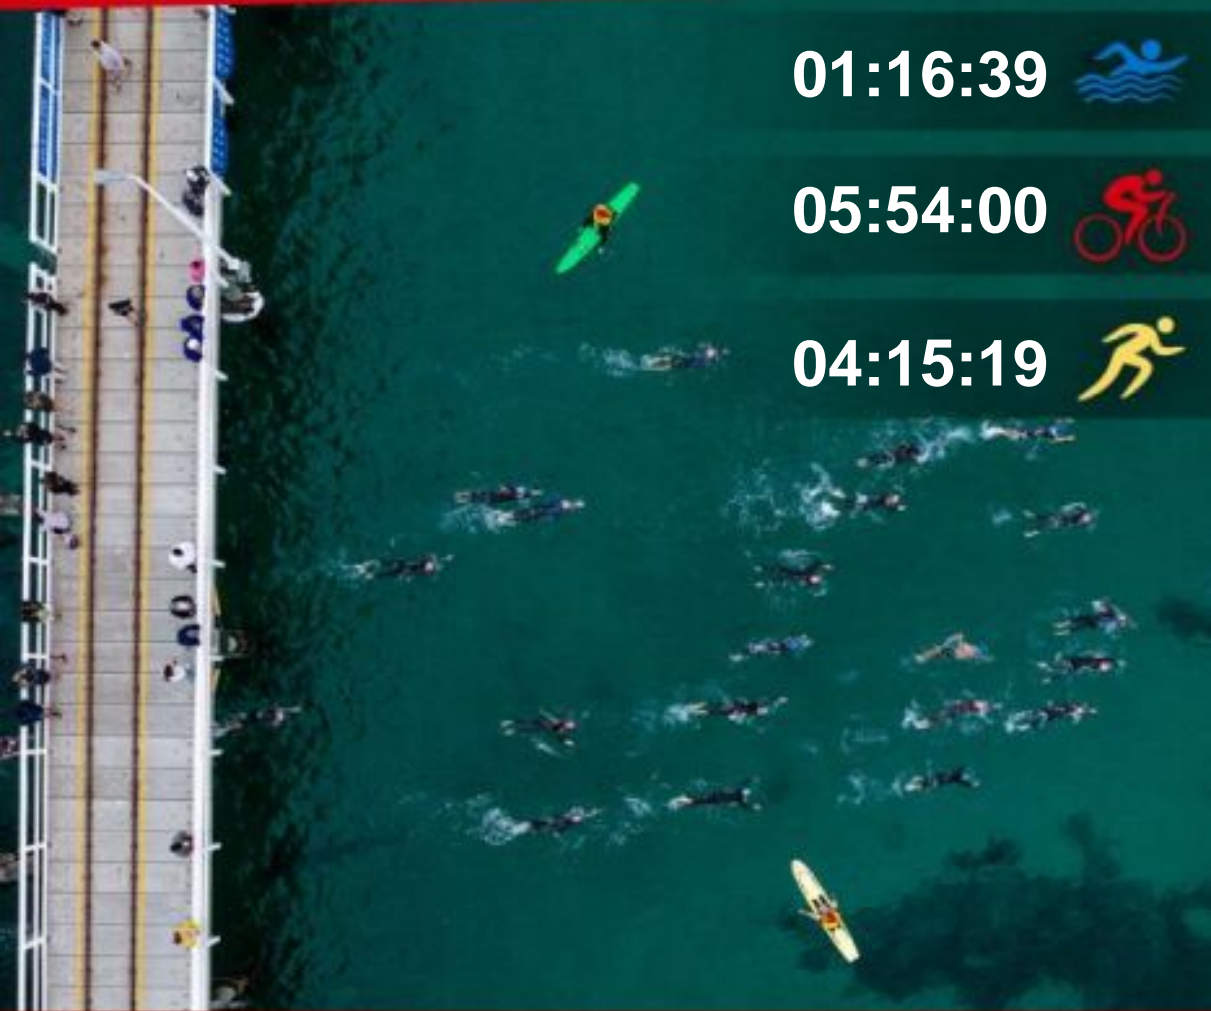

**Guntur WIBOWO**  
**11:41:29**

**01:16:39**

**05:54:00**

**04:15:19**

Presented by